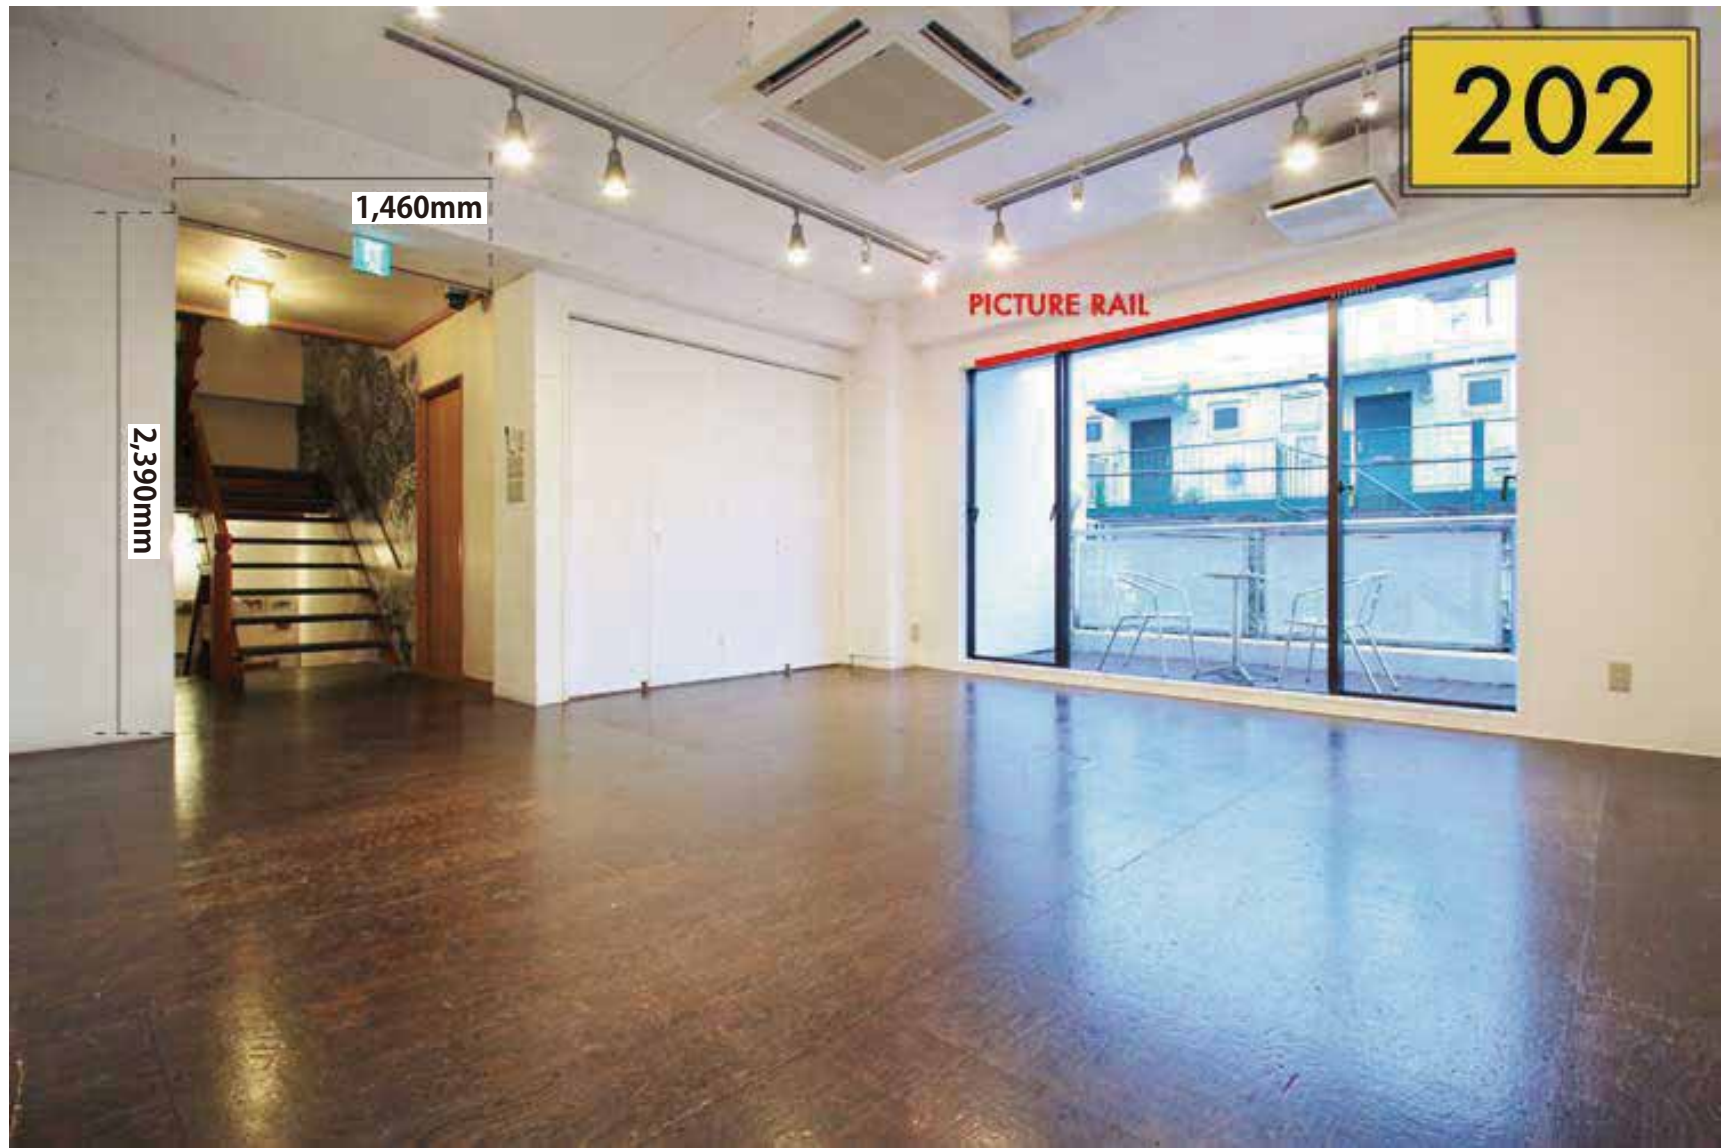

202

1,460mm

2,390mm

PICTURE RAIL

202

2,200mm

2,190mm

390mm

320mm

PICTURE RAIL

1,170mm

2,190mm

3,200mm

4,600mm

パネル8枚分

2,350mm

202

PICTURE RAIL

4,300mm

2,470mm

590mm

201

202

2,700mm