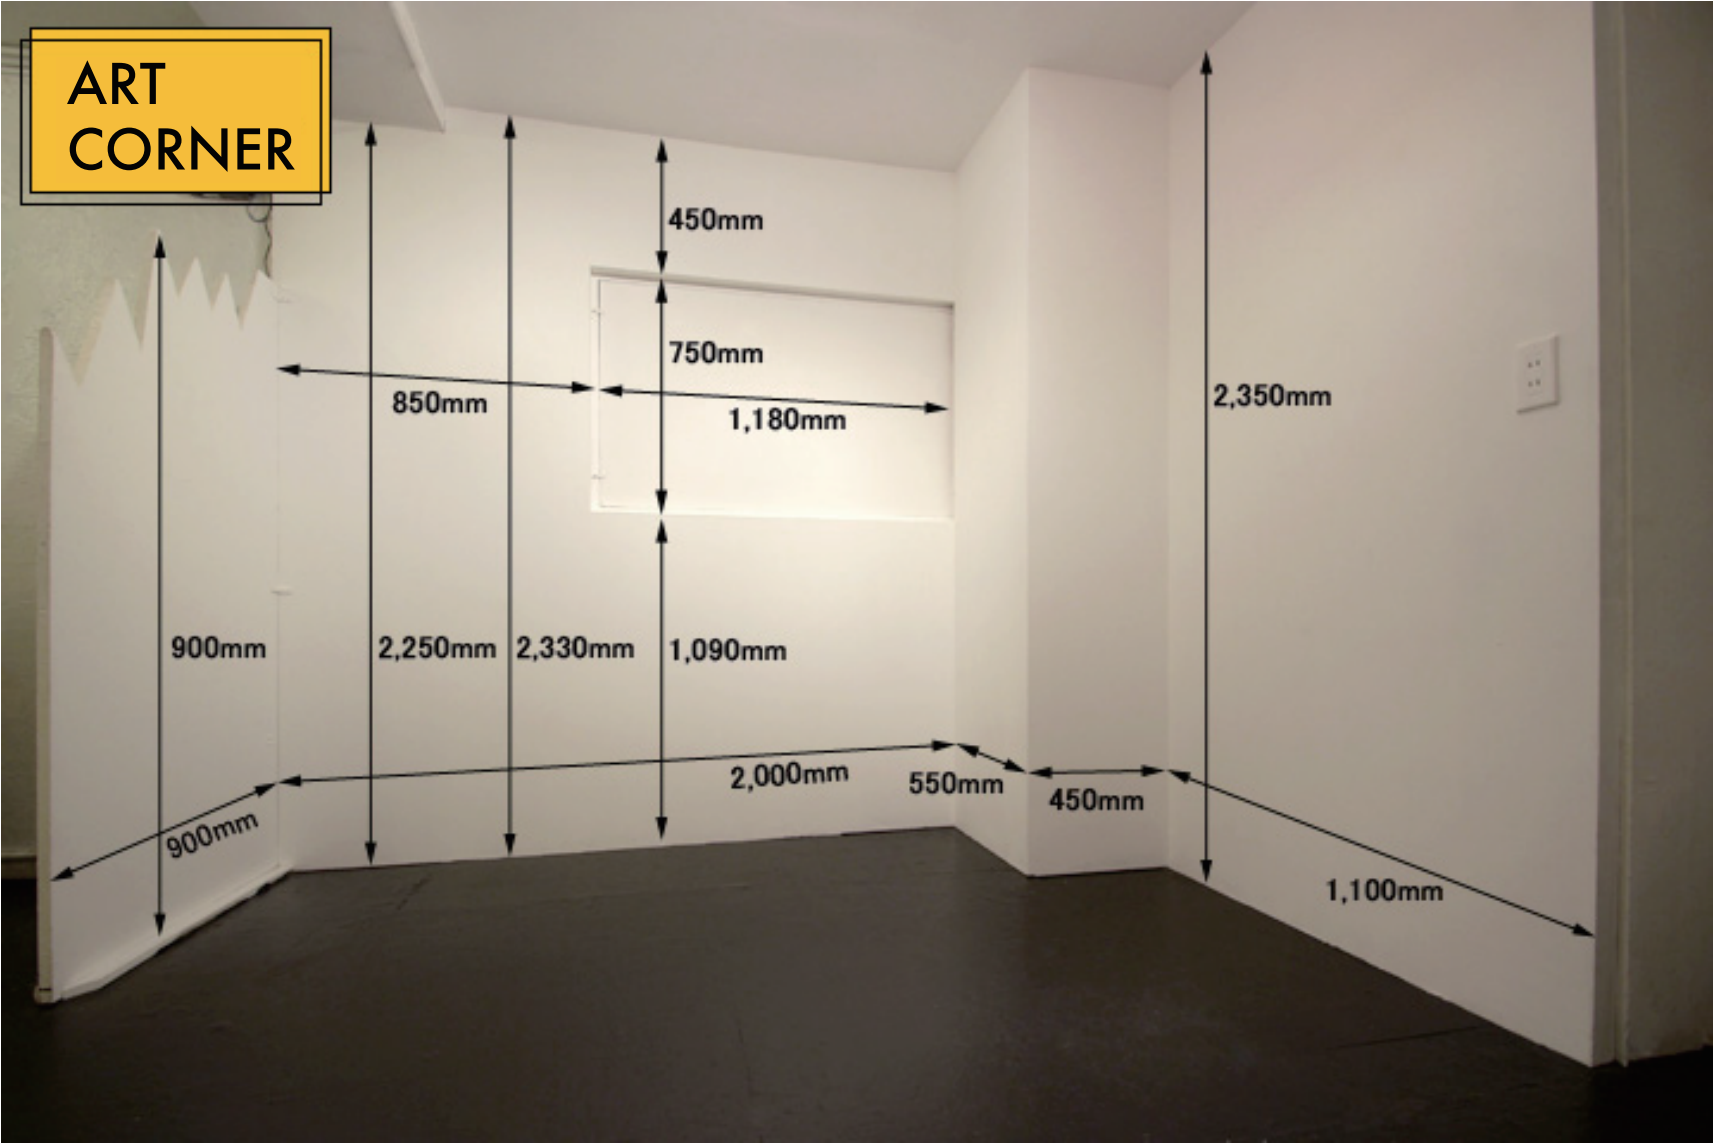

190mm

1900mm

800mm

2410mm

梁下から床面

370mm

220mm

1700mm

# 1-G

**1-G**

2,250mm

1,660mm

2,410mm

**1-G**

**ART  
CORNER**

2-A

2-9

790mm

3,300mm

2,280mm

2,100mm

2,230mm

1,810mm

1,860mm

410mm

280mm

700mm

260mm

980mm

28

2,300mm

2,170mm