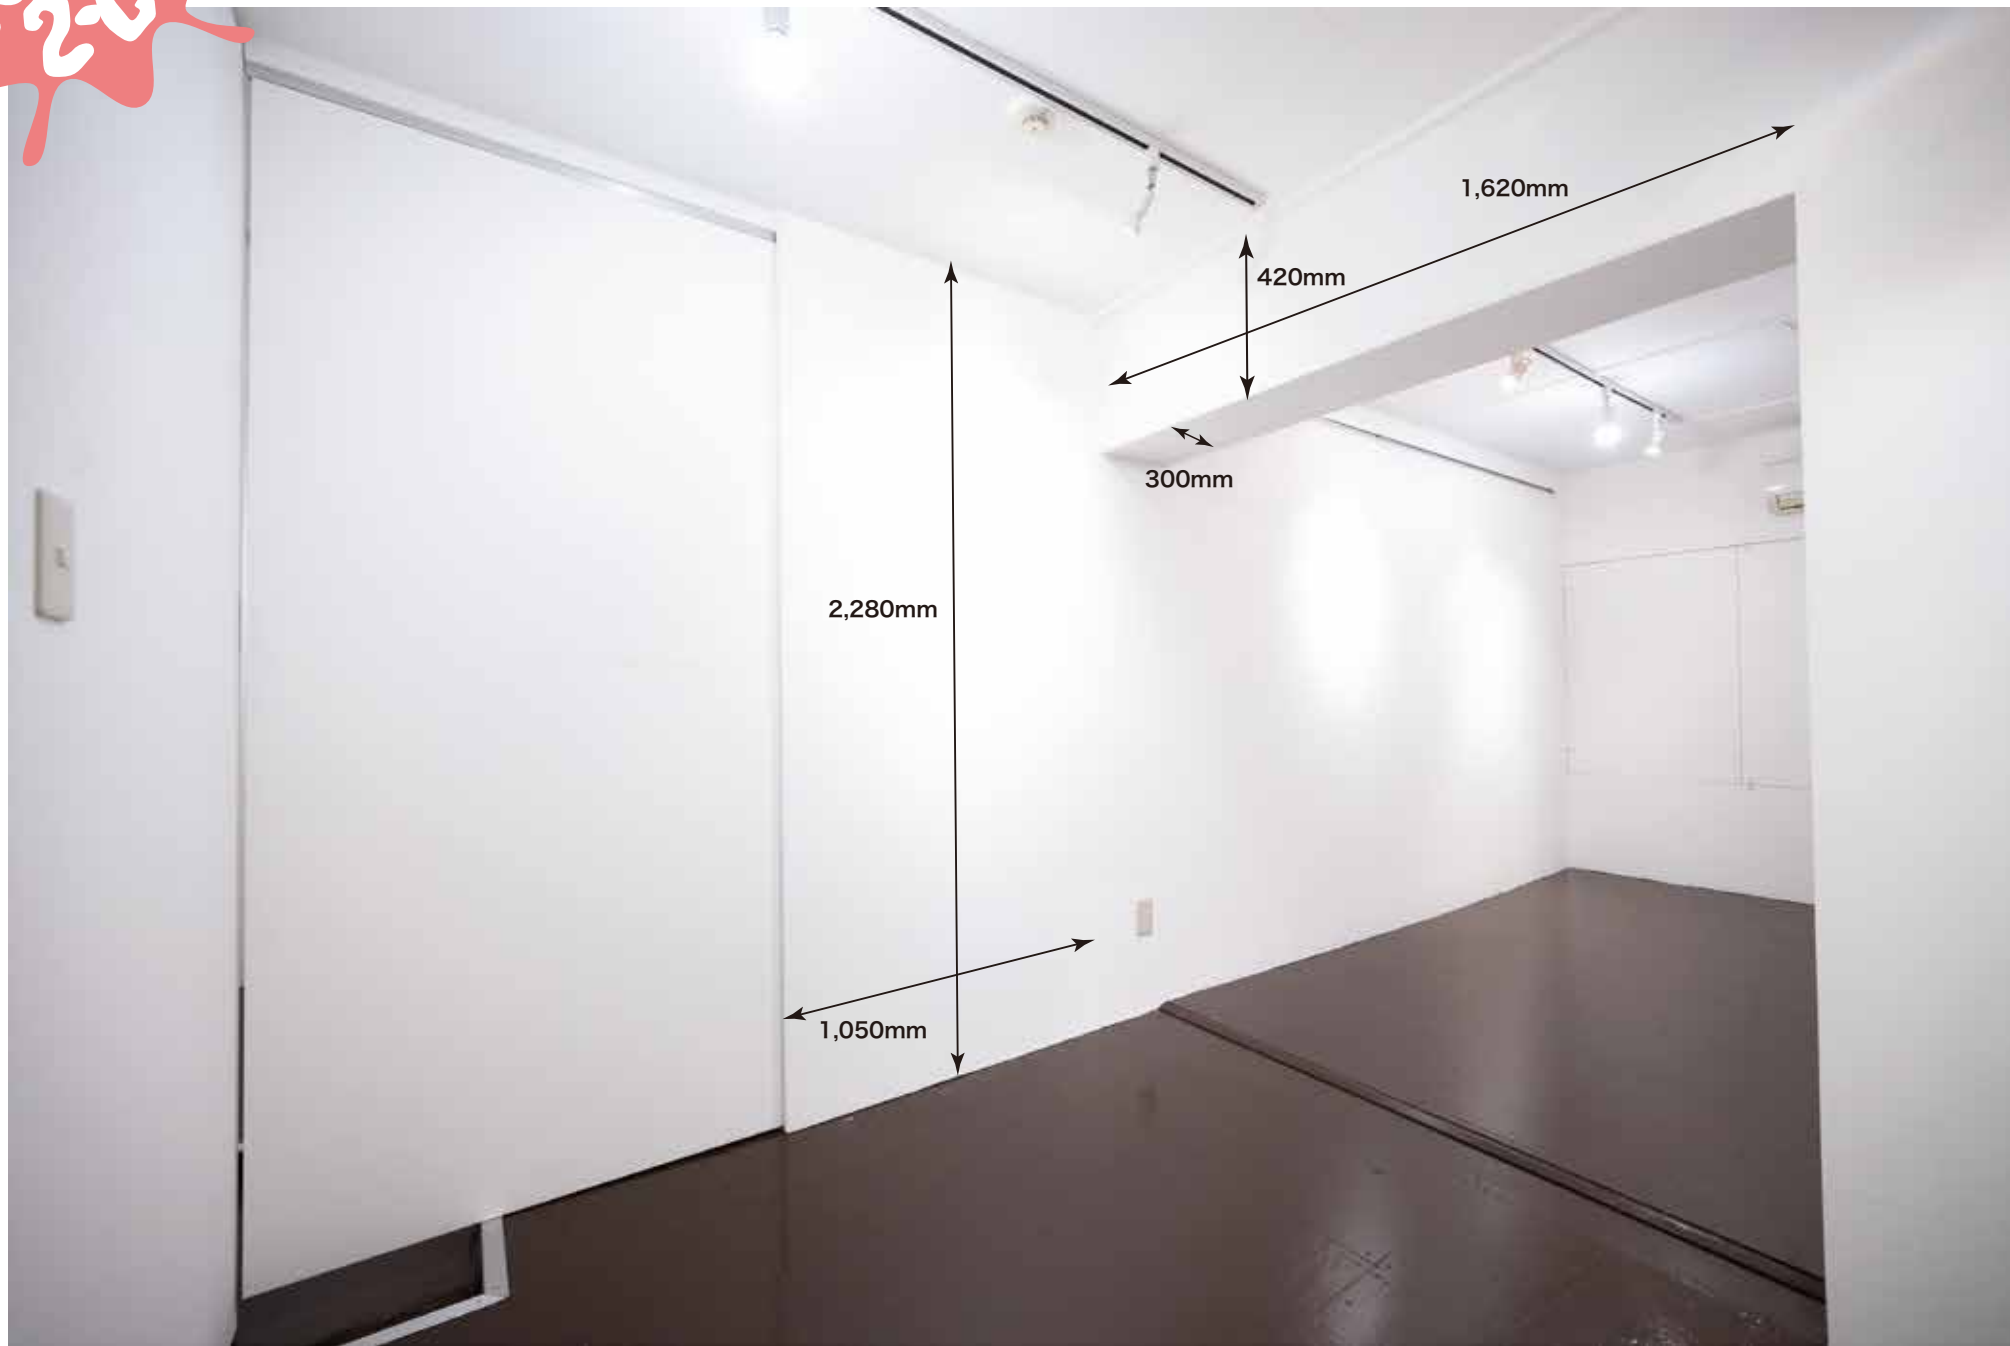

**304**

2,070mm

2,400mm

2,220mm

304

304

※入口ドアの開口実寸  
700mm×1,800mm

780mm

410mm

280mm

700mm

260mm

980mm

28

2,300mm

2,170mm

1,940mm

2,450mm

2,650mm

2,290mm

820mm

3,300mm

2,160mm

3,280mm

2,160mm