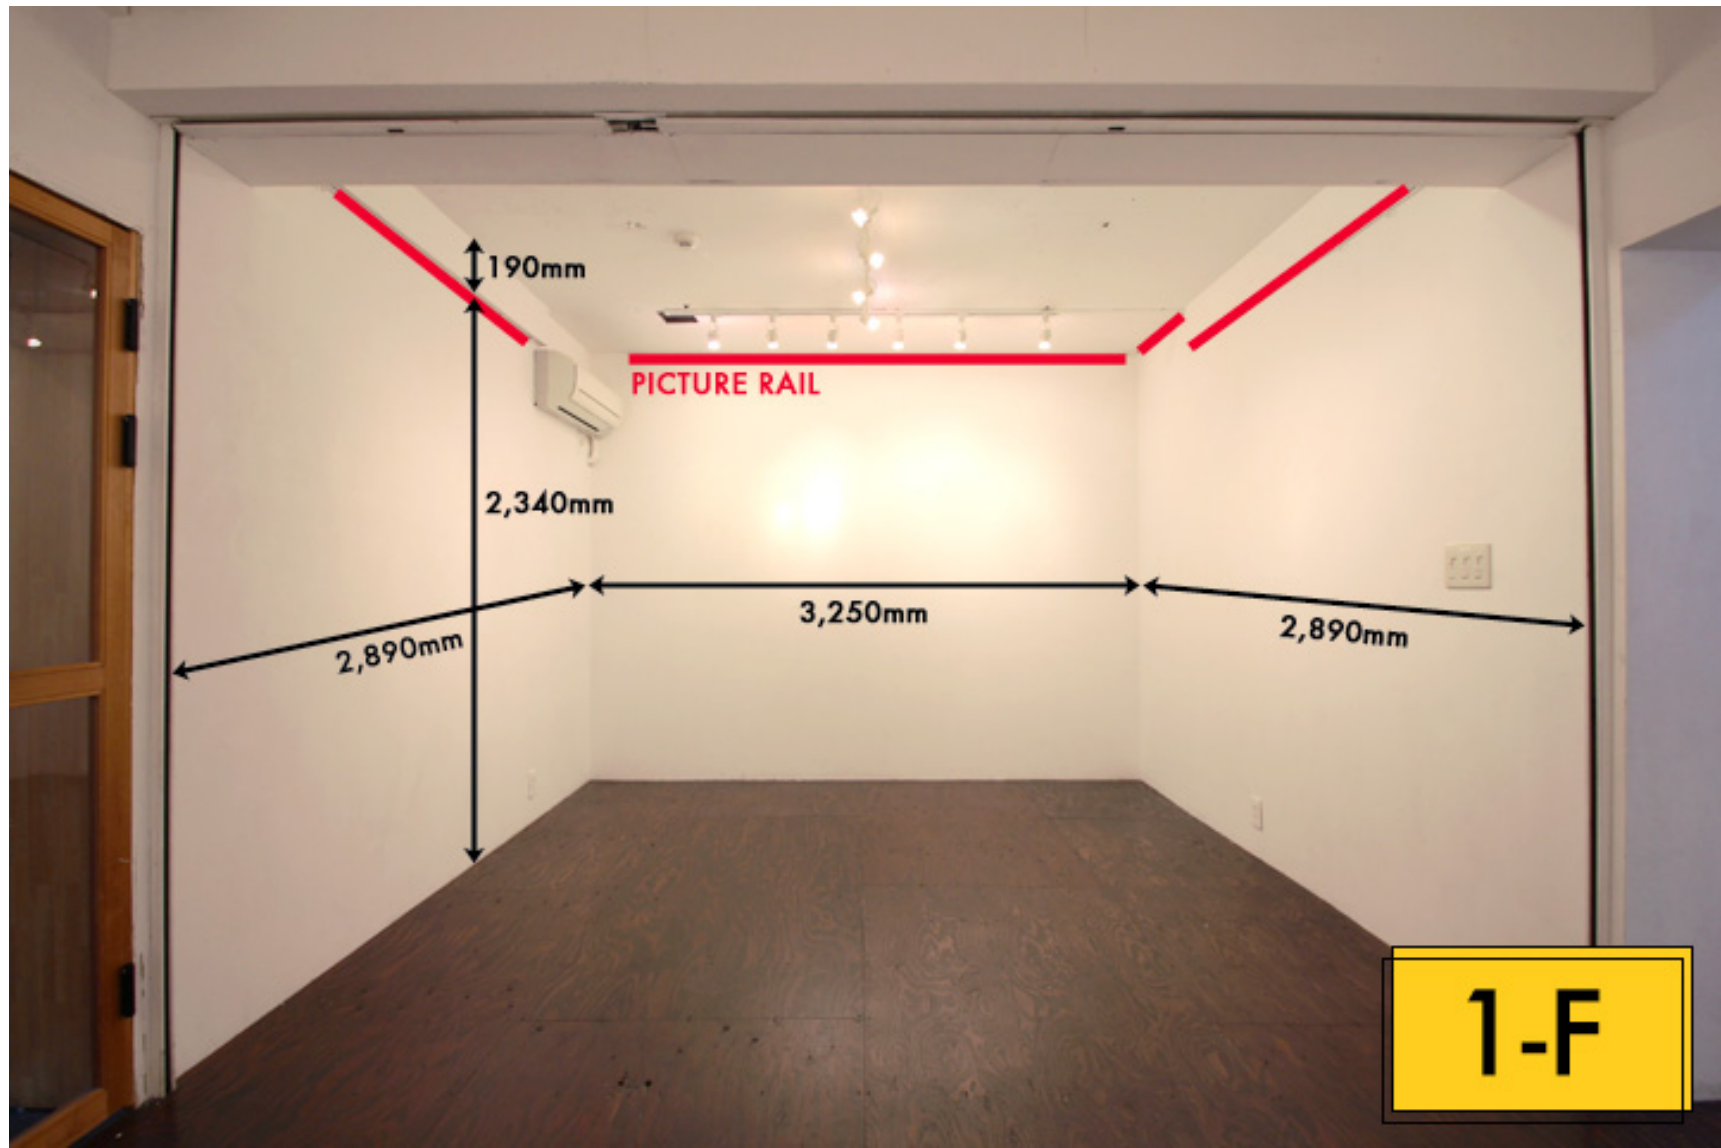

1,660mm

2,670mm

770mm

730mm

2,330mm

1-D

1-D

3,430mm

1-D

3,280mm

780mm

700mm

95mm

棚の奥行き 905mm

825mm

**1-D**

190mm

2,340mm

PICTURE RAIL

3,250mm

2,890mm

2,890mm

1-F

1-F

410mm

280mm

700mm

260mm

980mm

28

2,300mm

2,170mm